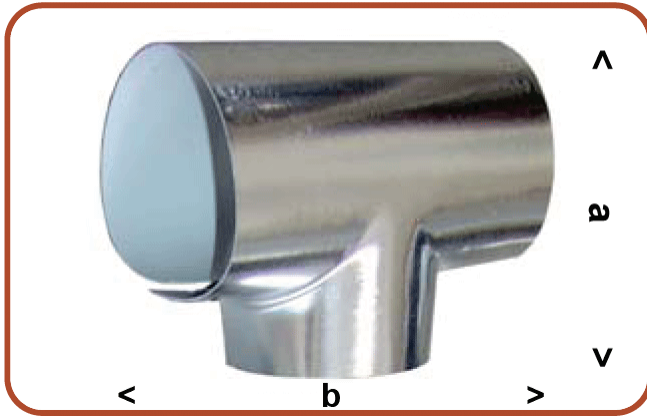

TEE

DIMENSIONS a x b x a Ø mm
52 x 52 x 52
57 x 52 x 57
57 x 57 x 57
61 x 52 x 61
61 x 57 x 61
61 x 61 x 61
67 x 52 x 67
67 x 57 x 67
67 x 61 x 67
67 x 67 x 67
73 x 52 x 73
73 x 57 x 73
73 x 61 x 73
73 x 67 x 73
73 x 73 x 73
82 x 52 x 82
82 x 57 x 82
82 x 61 x 82
82 x 67 x 82
82 x 73 x 82
82 x 82 x 82
88 x 82 x 88
88 x 57 x 88
88 x 61 x 88
88 x 67 x 88
88 x 73 x 88
88 x 82 x 88
88 x 88 x 88

DIMENSIONS a x b x a Ø mm
93 x 61 x 93
93 x 67 x 93
93 x 73 x 93
93 x 82 x 93
93 x 88 x 93
93 x 93 x 93
100 x 61 x 100
100 x 67 x 100
100 x 73 x 100
100 x 82 x 100
100 x 88 x 100
100 x 93 x 100
100 x 100 x 100
102 x 61 x 102
102 x 67 x 102
102 x 73 x 102
102 x 82 x 102
102 x 88 x 102
102 x 93 x 102
102 x 100 x 102
102 x 102 x 102
108 x 61 x 108
108 x 67 x 108
108 x 73 x 108
108 x 82 x 108
108 x 88 x 108
108 x 93 x 108
108 x 100 x 108
108 x 102 x 108
108 x 108 x 108

DIMENSIONS a x b x a Ø mm
116 x 116 x 116
120 x 120 x 120
128 x 128 x 128
130 x 82 x 130
130 x 88 x 130
130 x 100 x 130
130 x 102 x 130
130 x 116 x 130
136 x 136 x 136
140 x 67 x 140
140 x 93 x 140
140 x 102 x 140
140 x 108 x 140
140 x 120 x 140
140 x 128 x 140
140 x 140 x 140
149 x 149 x 149
156 x 93 x 156
156 x 102 x 156
156 x 108 x 156
156 x 136 x 156
156 x 156 x 156
160 x 93 x 160
160 x 108 x 160

DIMENSIONS a x b x a Ø mm
169 x 149 x 169
169 x 159 x 169
169 x 169 x 169
176 x 176 x 176
182 x 182 x 182
189 x 189 x 189
194 x 194 x 194
214 x 140 x 214
214 x 156 x 214
214 x 169 x 214
214 x 182 x 214
214 x 189 x 214
214 x 194 x 214
245 x 189 x 245
245 x 214 x 245
245 x 245 x 245
268 x 268 x 268
300 x 300 x 300